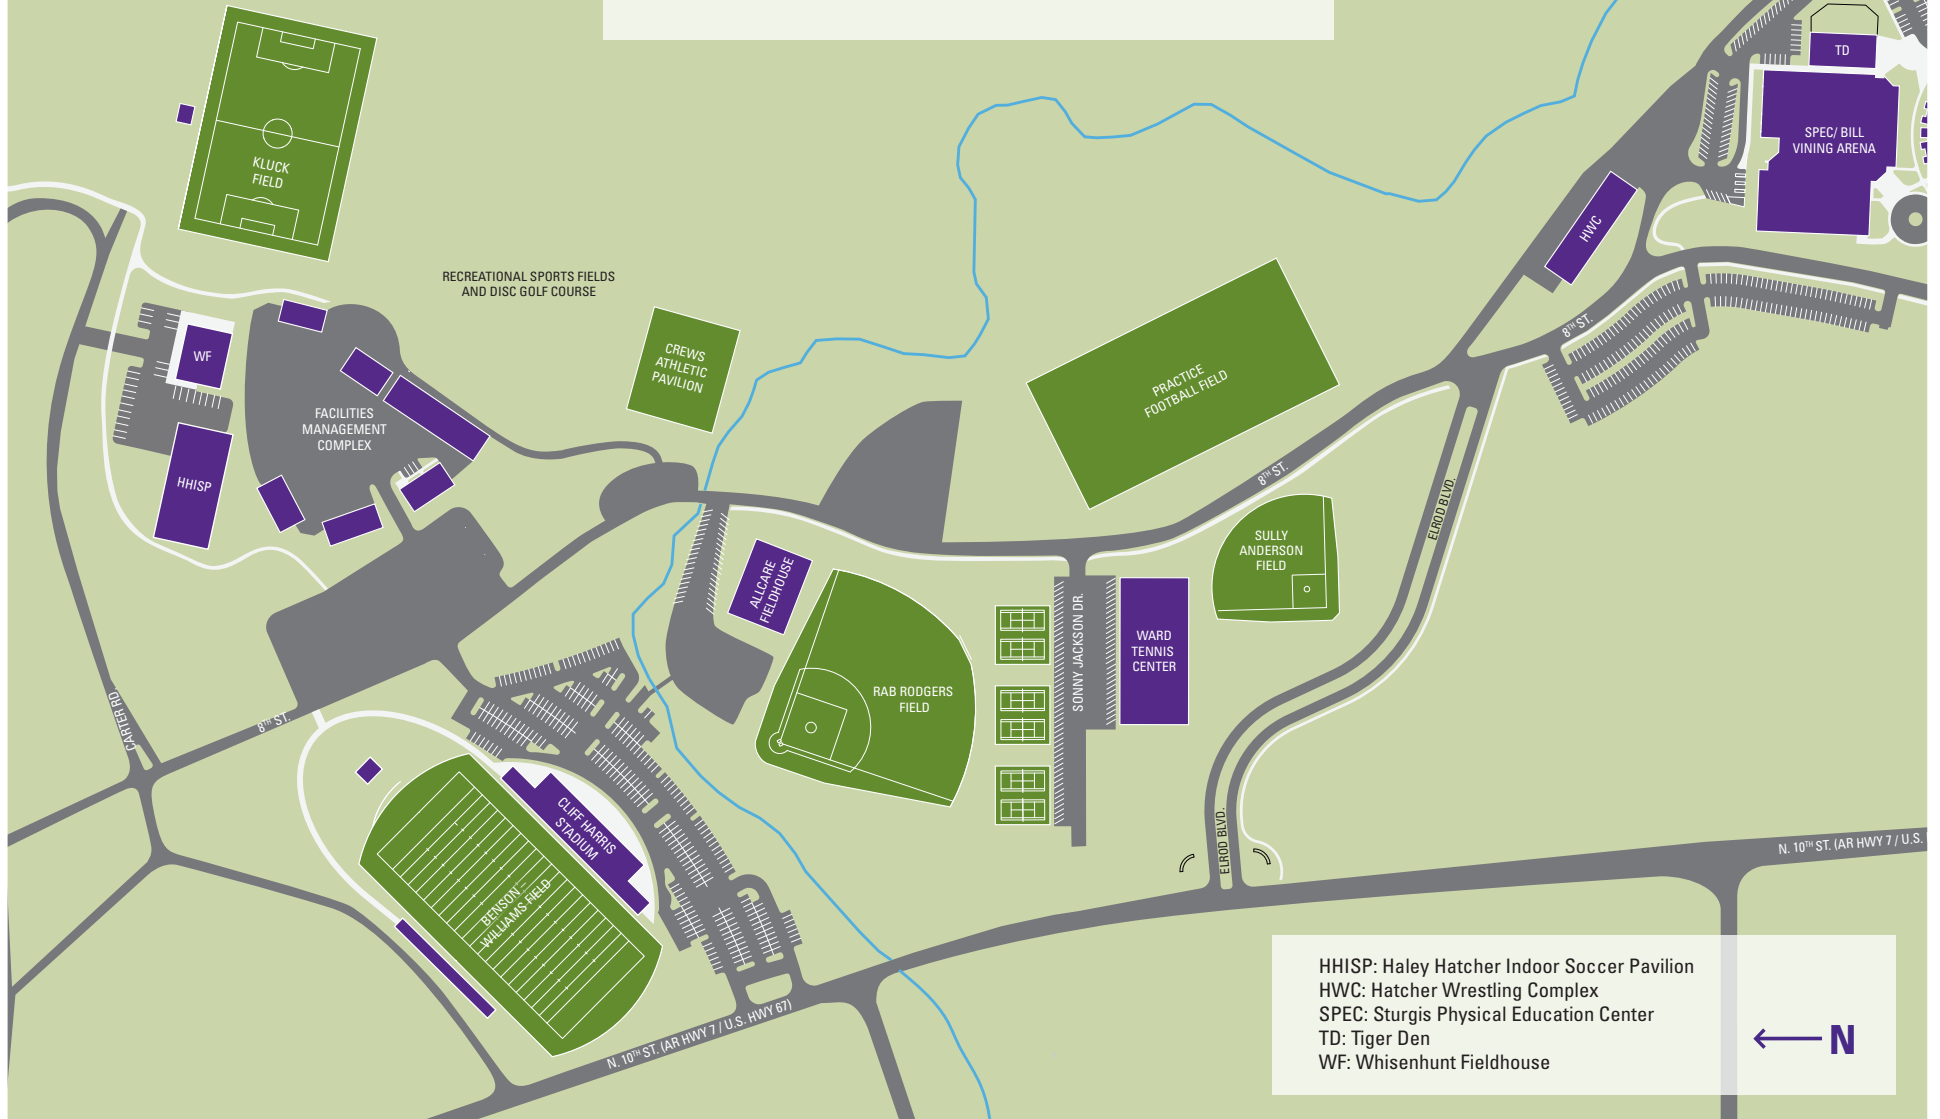

OUACHITA RIVER

OUACHITA BAPTIST UNIVERSITY

CAMPUS MAP: ATHLETICS FACILITIES

HHISP: Haley Hatcher Indoor Soccer Pavilion
HWC: Hatcher Wrestling Complex
SPEC: Sturgis Physical Education Center
TD: Tiger Den
WF: Whisenhunt Fieldhouse